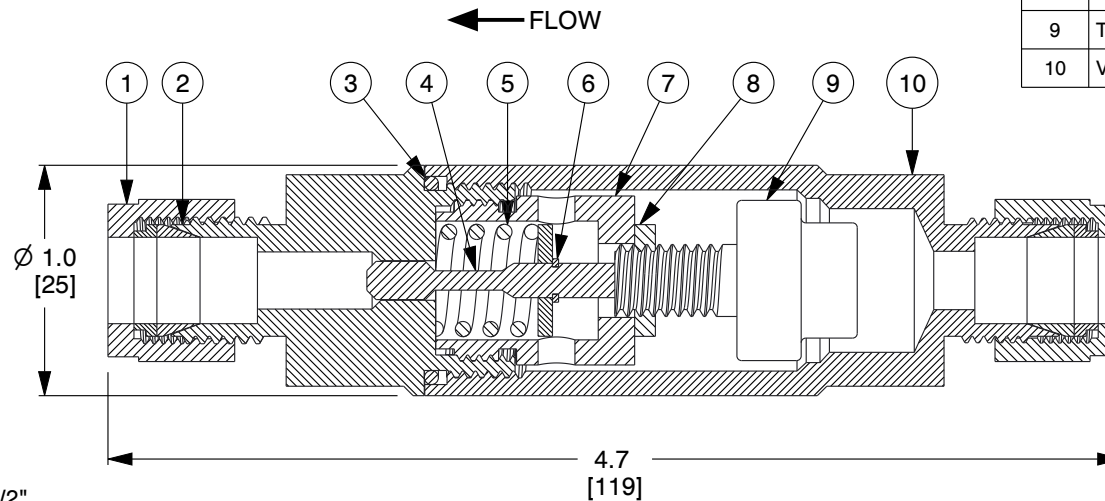

4

3

2

1

ITEM	DESCRIPTION	MATERIAL
1	TUBING NUT	300 Series SS
2	DOUBLE FERRULE	300 Series SS
3	SEALING O-RING	EPDM or Viton (Refer Note 9)
4	RAM-TYPE PLUG	300 Series SS
5	OPERATING SPRING	300 Series SS
6	E-CLIP	PH15-7 MO
7	RETAINER	300 Series SS
8	LOCK NUT	300 Series SS
9	THERMAL ACTUATOR	300 Series SS
10	VALVE BODY	300 Series SS

B

B

**NOTES:**

1. TUBE O.D SIZE: 1/2".
2. Cv: 0.5.
3. WEIGHT: 0.5 Lb (0.2 Kg).
4. MAXIMUM OPERATING PRESSURE: 150 PSIG (10 BAR).
5. MAXIMUM TEMPERATURE: 105°F (66°C) OVER SET-POINT-LIMIT 300°F (149°C).
6. FULL OPEN TEMPERATURE "XXX" AVAILABLE: 040°F, 045°F, 050°F, 060°F, 070°F, 075°F, 085°F, 095°F, 100°F, 105°F, 110°F, 115°F, 120°F, 125°F, 130°F, 140°F, 150°F, 160°F, 170°F, 175°F, 180°F, 190°F, 200°F, AND 210°F.
- A. NOTE: CLOSING TEMPERATURE IS TYPICALLY 10°F BELOW OPENING TEMPERATURE.
7. FITTINGS: PARKER A-LOK STANDARD / SWAGELOK OPTIONAL.
8. REPLACE SINGULAR "X" WITH 0 FOR EPDM BODY SEALS ; 1 FOR VITON BODY SEALS.
9. SEAL MATERIAL COMPATIBILITY:
  - A. EPDM - AIR, WATER, STEAM, KETONES, AND SYNTHETIC HYDRAULIC OILS.
  - B. VITON - AIR, FUEL, OIL, GAS, PETROLEUM-BASED HYDRAULIC OILS.
10. A #20 MESH STRAINER IS RECOMMENDED.

SCALE

NTS

224-112X00-XXX

1/2" TV/HAT-RA-LP-SW 1/4 GPM

UNIT

INCH [MM]

SHEET

1 of 1