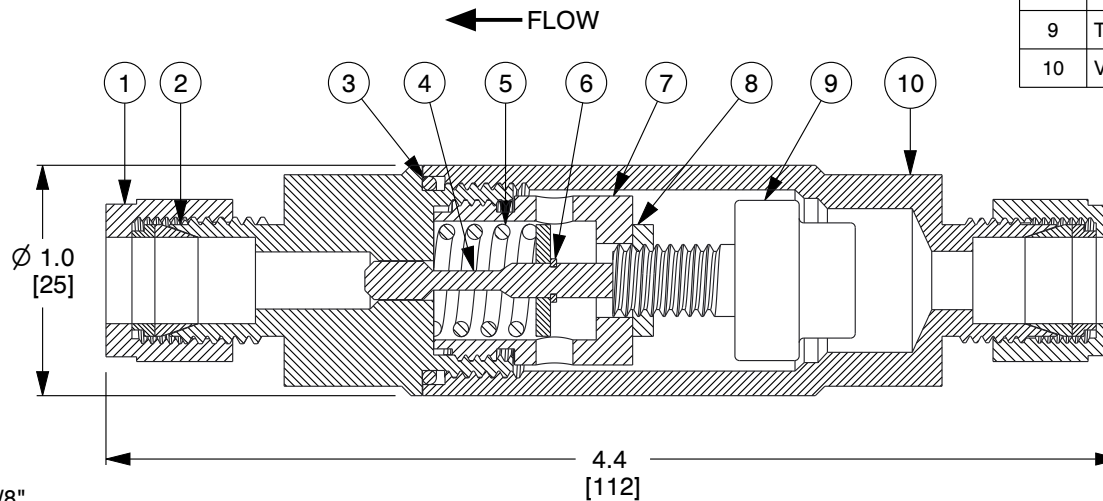

4

3

2

1

ITEM	DESCRIPTION	MATERIAL
1	TUBING NUT	300 Series SS
2	DOUBLE FERRULE	300 Series SS
3	SEALING O-RING	EPDM or Viton (Refer Note 9)
4	RAM-TYPE PLUG	300 Series SS
5	OPERATING SPRING	300 Series SS
6	E-CLIP	PH15-7 MO
7	RETAINER	300 Series SS
8	LOCK NUT	300 Series SS
9	THERMAL ACTUATOR	300 Series SS
10	VALVE BODY	300 Series SS

B

B

**NOTES:**

1. TUBE O.D SIZE: 3/8".
2. Cv: 0.5.
3. WEIGHT: 0.5 Lb (0.2 Kg).
4. MAXIMUM OPERATING PRESSURE: 150 PSIG (10 BAR).
5. MAXIMUM TEMPERATURE: 105°F (66°C) OVER SET-POINT-LIMIT 300°F (149°C).
6. FULL OPEN TEMPERATURE "XXX" AVAILABLE: 040°F, 045°F, 050°F, 060°F, 070°F, 075°F, 085°F, 095°F, 100°F, 105°F, 110°F, 115°F, 120°F, 125°F, 130°F, 140°F, 150°F, 160°F, 170°F, 175°F, 180°F, 190°F, 200°F, AND 210°F.
- A. NOTE: CLOSING TEMPERATURE IS TYPICALLY 10°F BELOW OPENING TEMPERATURE.
7. FITTINGS: PARKER A-LOK STANDARD / SWAGELOK OPTIONAL.
8. REPLACE SINGULAR "X" WITH 0 FOR EPDM BODY SEALS ; 1 FOR VITON BODY SEALS.
9. SEAL MATERIAL COMPATIBILITY:
  - A. EPDM - AIR, WATER, STEAM, KETONES, AND SYNTHETIC HYDRAULIC OILS.
  - B. VITON - AIR, FUEL, OIL, GAS, PETROLEUM-BASED HYDRAULIC OILS.
10. A #20 MESH STRAINER IS RECOMMENDED.

SCALE

NTS

223-112X00-XXX

3/8" TV/HAT-RA-LP-SW 1/4 GPM

UNIT

INCH [MM]

SHEET

1 of 1