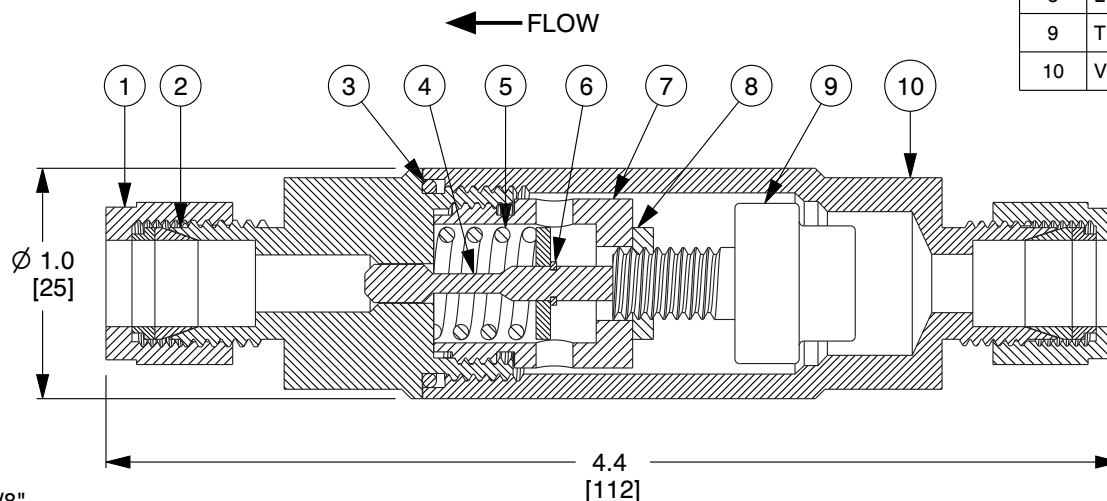

4

3

2

1

ITEM	DESCRIPTION	MATERIAL
1	TUBING NUT	300 Series SS
2	DOUBLE FERRULE	300 Series SS
3	SEALING O-RING	EPDM or Viton (Refer Note 9)
4	RAM-TYPE PLUG	300 Series SS
5	OPERATING SPRING	300 Series SS
6	E-CLIP	PH15-7 MO
7	RETAINER	300 Series SS
8	LOCK NUT	300 Series SS
9	THERMAL ACTUATOR	300 Series SS
10	VALVE BODY	300 Series SS

B

B

**NOTES:**

1. TUBE O.D SIZE: 3/8".
2. Cv: 0.5.
3. WEIGHT: 0.5 Lb (0.2 Kg).
4. MAXIMUM OPERATING PRESSURE: 150 PSIG (10 BAR).
5. MAXIMUM TEMPERATURE: 105°F (66°C) OVER SET-POINT-LIMIT 300°F (149°C).
6. FULL OPEN TEMPERATURE "XXX" AVAILABLE: 040°F, 045°F, 050°F, 060°F, 070°F, 075°F, 085°F, 095°F, 100°F, 105°F, 110°F, 115°F, 120°F, 125°F, 130°F, 140°F, 150°F, 160°F, 170°F, 175°F, 180°F, 190°F, 200°F, AND 210°F.
- A. NOTE: CLOSING TEMPERATURE IS TYPICALLY 10°F BELOW OPENING TEMPERATURE.
7. FITTINGS: PARKER A-LOK STANDARD / SWAGELOK OPTIONAL.
8. REPLACE SINGULAR "X" WITH 0 FOR EPDM BODY SEALS ; 1 FOR VITON BODY SEALS.
9. SEAL MATERIAL COMPATIBILITY:
  - A. EPDM - AIR, WATER, STEAM, KETONES, AND SYNTHETIC HYDRAULIC OILS.
  - B. VITON - AIR, FUEL, OIL, GAS, PETROLEUM-BASED HYDRAULIC OILS.
10. A #20 MESH STRAINER IS RECOMMENDED.

SCALE

NTS

223-102X00-XXX

3/8" TV/HAT-RA-LP 1/4 GPM

UNIT

INCH [MM]

SHEET

1 of 1