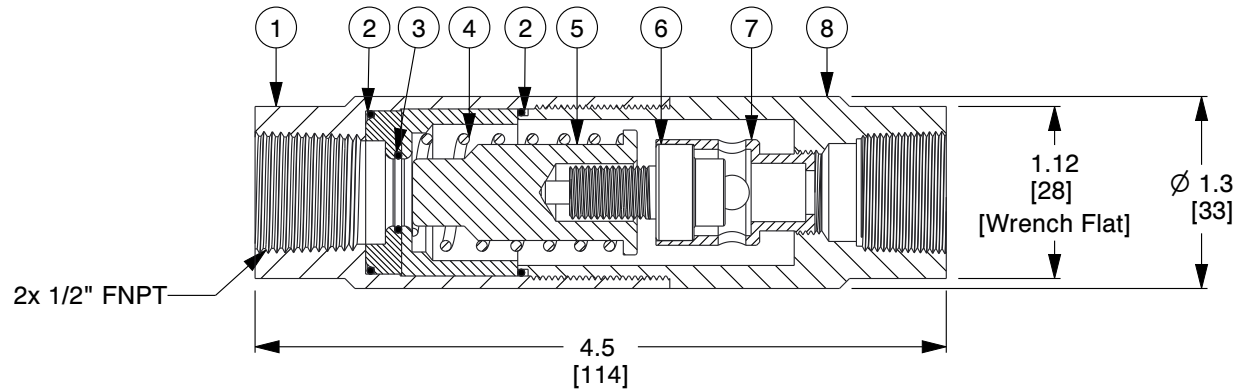

ITEM	DESCRIPTION	MATERIAL
1	BODY - HALF	300 Series SS
2	BODY SEAL (QTY 2)	EPDM or Viton (Refer Note 6)
3	SEAT RING SEAL	PTFE
4	OPERATING SPRING	300 Series SS
5	RAM-TYPE PLUG	300 Series SS
6	THERMAL ACTUATOR	300 Series SS
7	ACTUATOR CARRIER	300 Series SS
8	BODY - HALF	300 Series SS

STANDARD FLOW →

NOTES:

1. Cv: 1.3.
2. PORT SIZE: C.
3. WEIGHT: 0.9Lb (0.4Kg).
4. MAXIMUM OPERATING PRESSURE: 300 PSIG (20.7 BAR).
5. MAXIMUM TEMPERATURE: 150°F (66°C) OVER SET-POINT LIMIT 300°F (149°C).
6. SEAL MATERIAL COMPATIBILITY:
 - A. EPDM - AIR, GLYCOL, WATER, STEAM, KETONES, AND SYNTHETIC HYDRAULIC OILS.
 - B. VITON - AIR, FUEL, OIL, GAS, PETROLEUM-BASED HYDRAULIC OILS.
 - C. KALREZ.
 - D. SILICONE.
7. FULL OPEN TEMPERATURES "XXX" AVAILABLE: 040°F, 050°F, 055°F, 060°F, 065°F, 075°F, 085°F, 090°F, 095°F, 100°F, 105°F, 110°F, 120°F, 125°F, 130°F, 140°F, 150°F, 155°F, 160°F, 170°F, 180°F, 190°F AND 200°F.
 - A. CLOSING TEMPERATURE IS TYPICALLY 10°F ABOVE OPENING TEMPERATURE.
8. REPLACE SINGULAR "X" WITH 1 FOR EPDM BODY SEALS; 2 FOR VITON BODY SEALS. OTHER OPTIONS AVAILABLE, CONSULT OUR ENGINEERS.
9. FOR OPTIONAL LEAK PORT, CONSULT SALES DEPARTMENT.
10. A #20 MESH STRAINER IS RECOMMENDED.

SCALE NTS

134-312X00-XXX

1/2" HAT C-Port, all SS

UNIT	
INCH [MM]	
SHEET	
	1 of 1